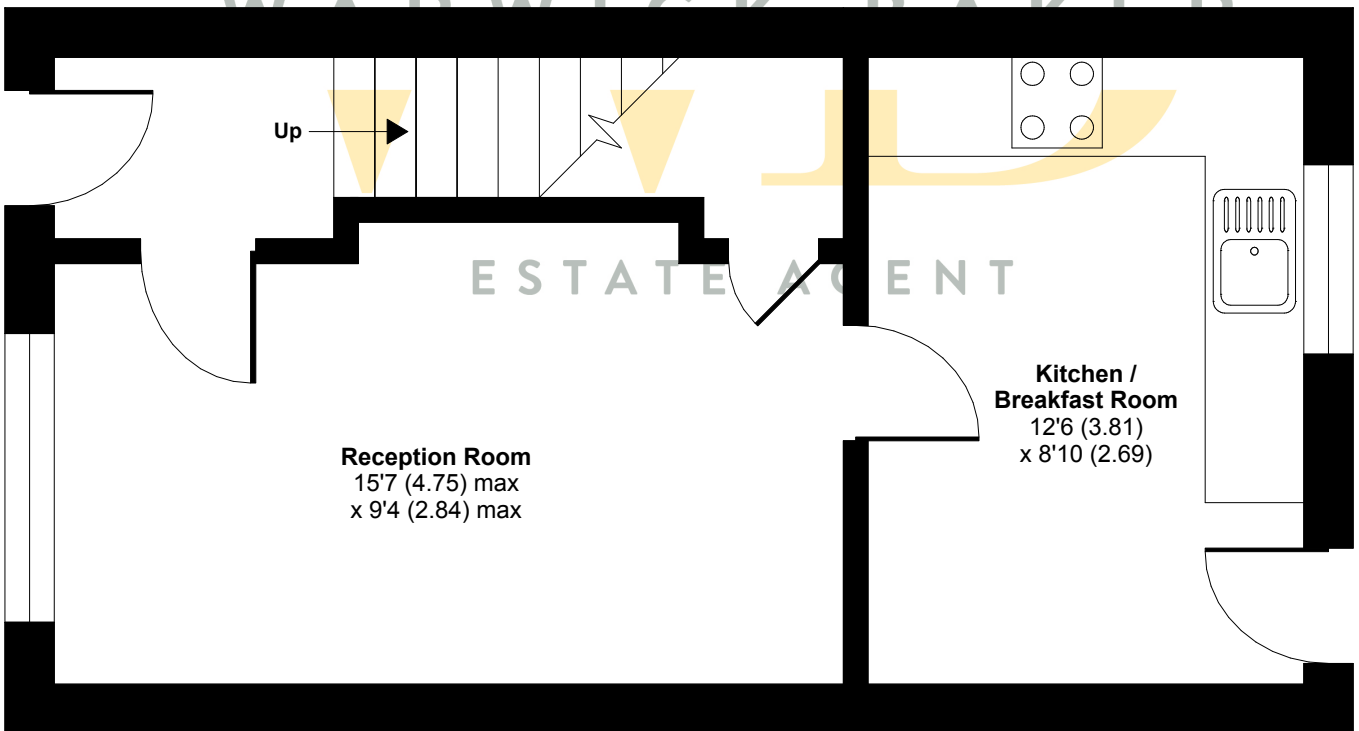

Church Green, Shoreham-by-Sea, BN43

Approximate Area = 640 sq ft / 59.4 sq m

For identification only - Not to scale

FIRST FLOOR

GROUND FLOOR