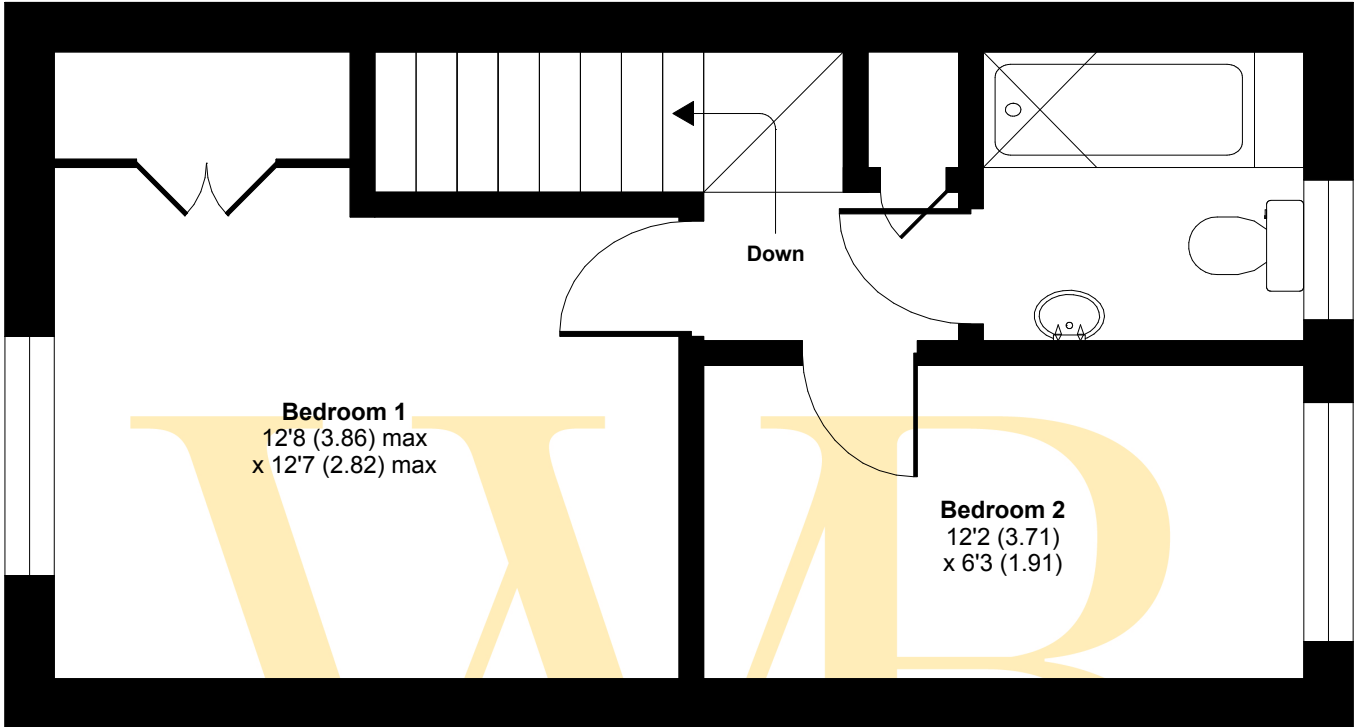

Church Green, Shoreham-by-Sea, BN43

Approximate Area = 640 sq ft / 59.4 sq m

For identification only - Not to scale

FIRST FLOOR

GROUND FLOOR